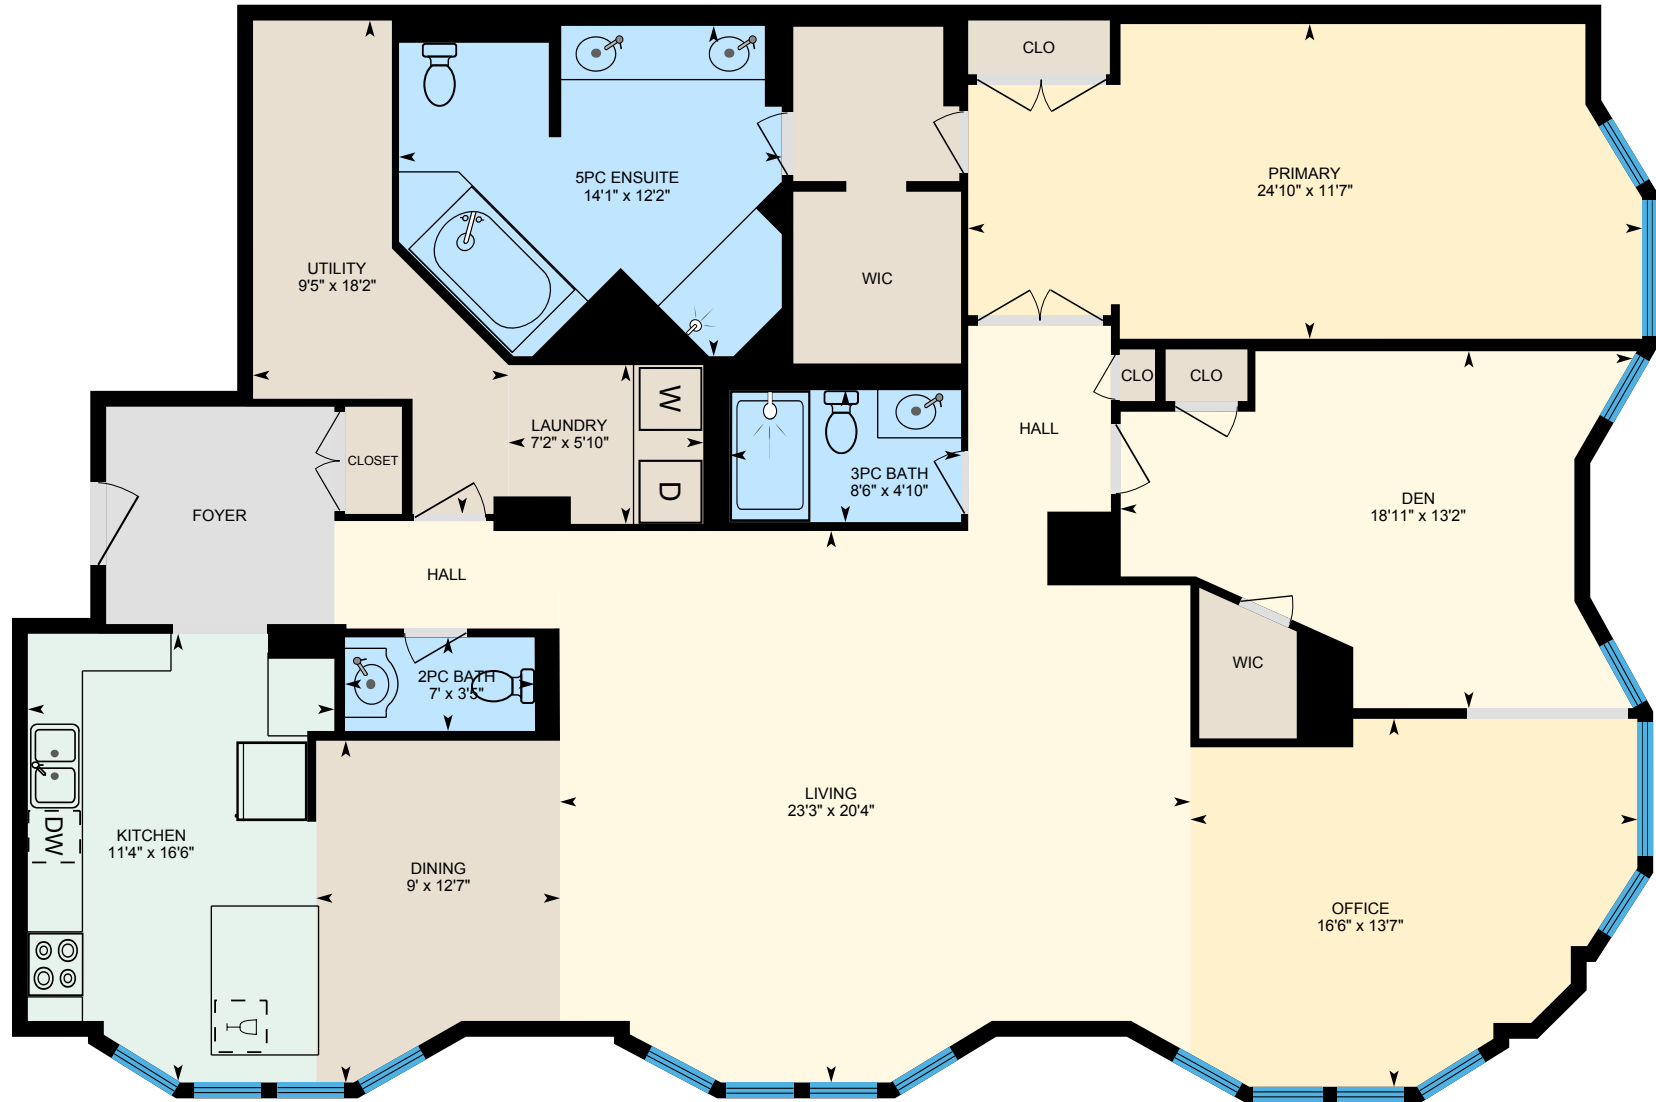

302-160 Frederick St, Toronto, ON

Suite Total Exterior Area 2180.95 sq ft

PREPARED: 2021/11/25

White regions are excluded from total floor area in iGUIDE floor plans. All room dimensions and floor areas must be considered approximate and are subject to independent verification.