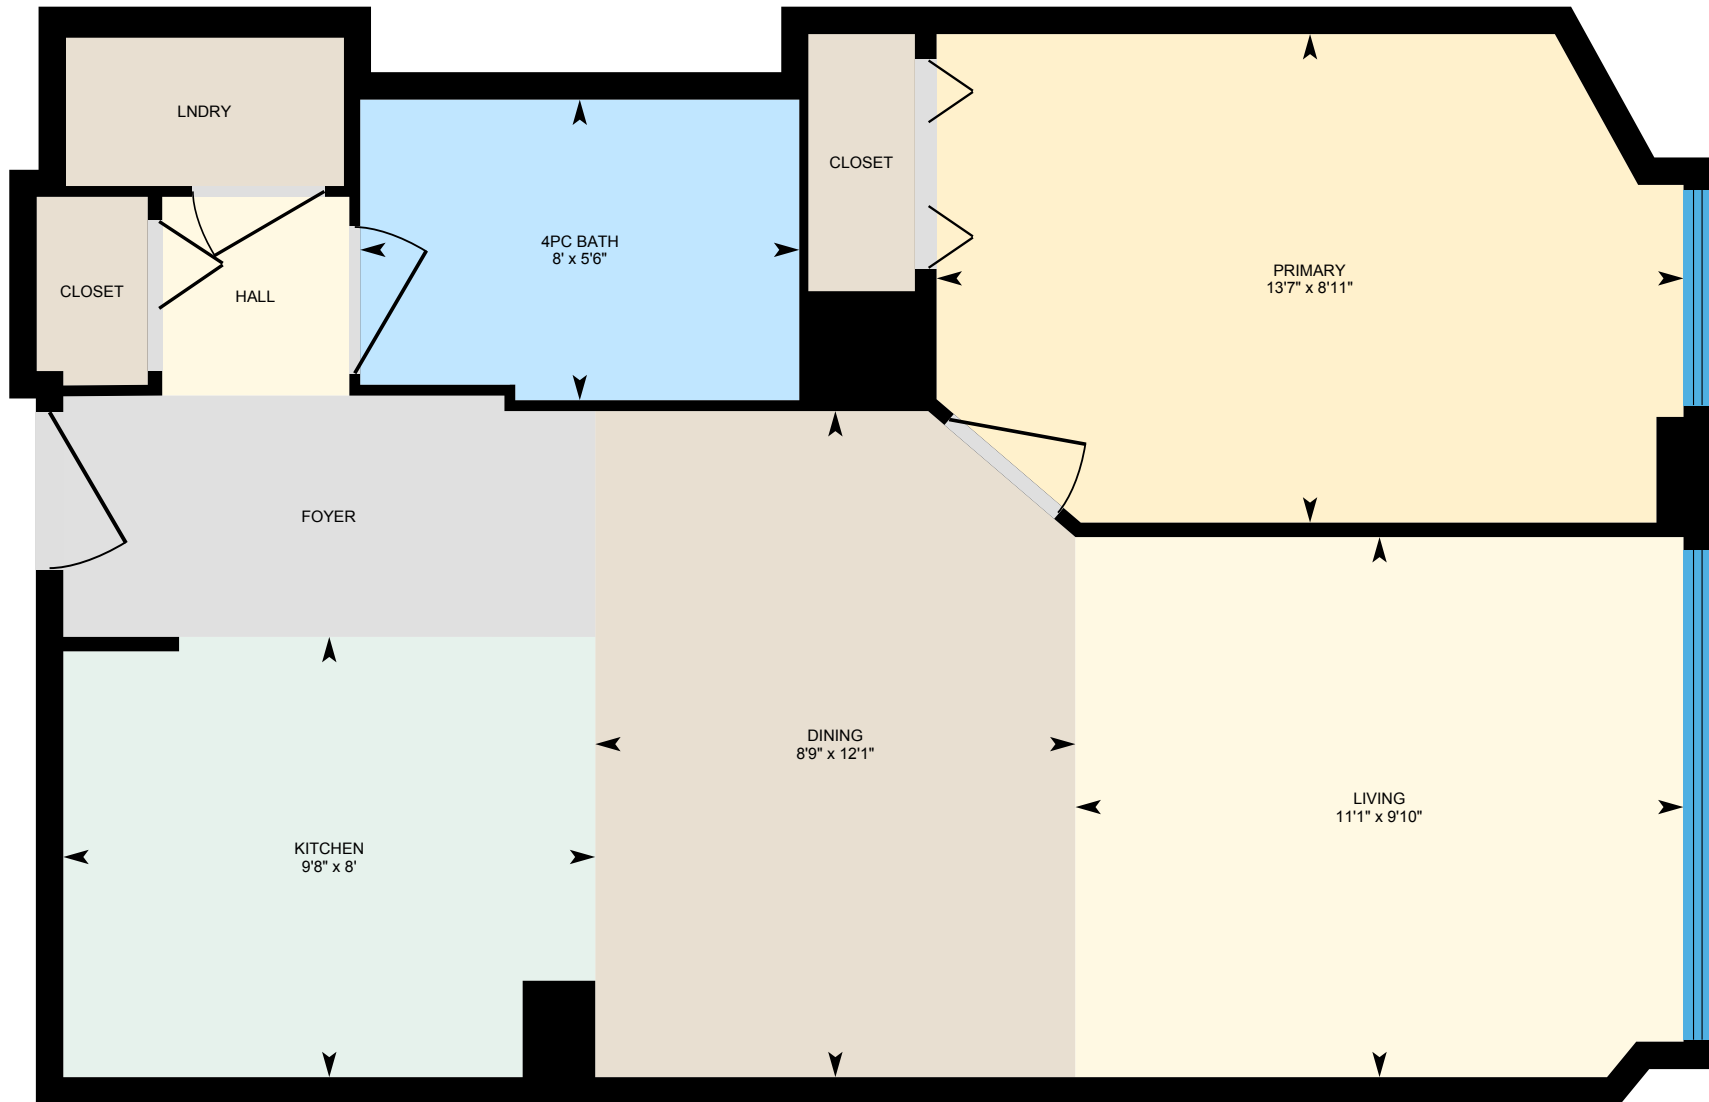

215-555 Yonge St, Toronto, ON

Main Floor

0 3 6 ft

PREPARED: Jun 2021

White regions are excluded from total floor area in iGUIDE floor plans. All room dimensions and floor areas must be considered approximate and are subject to independent verification.