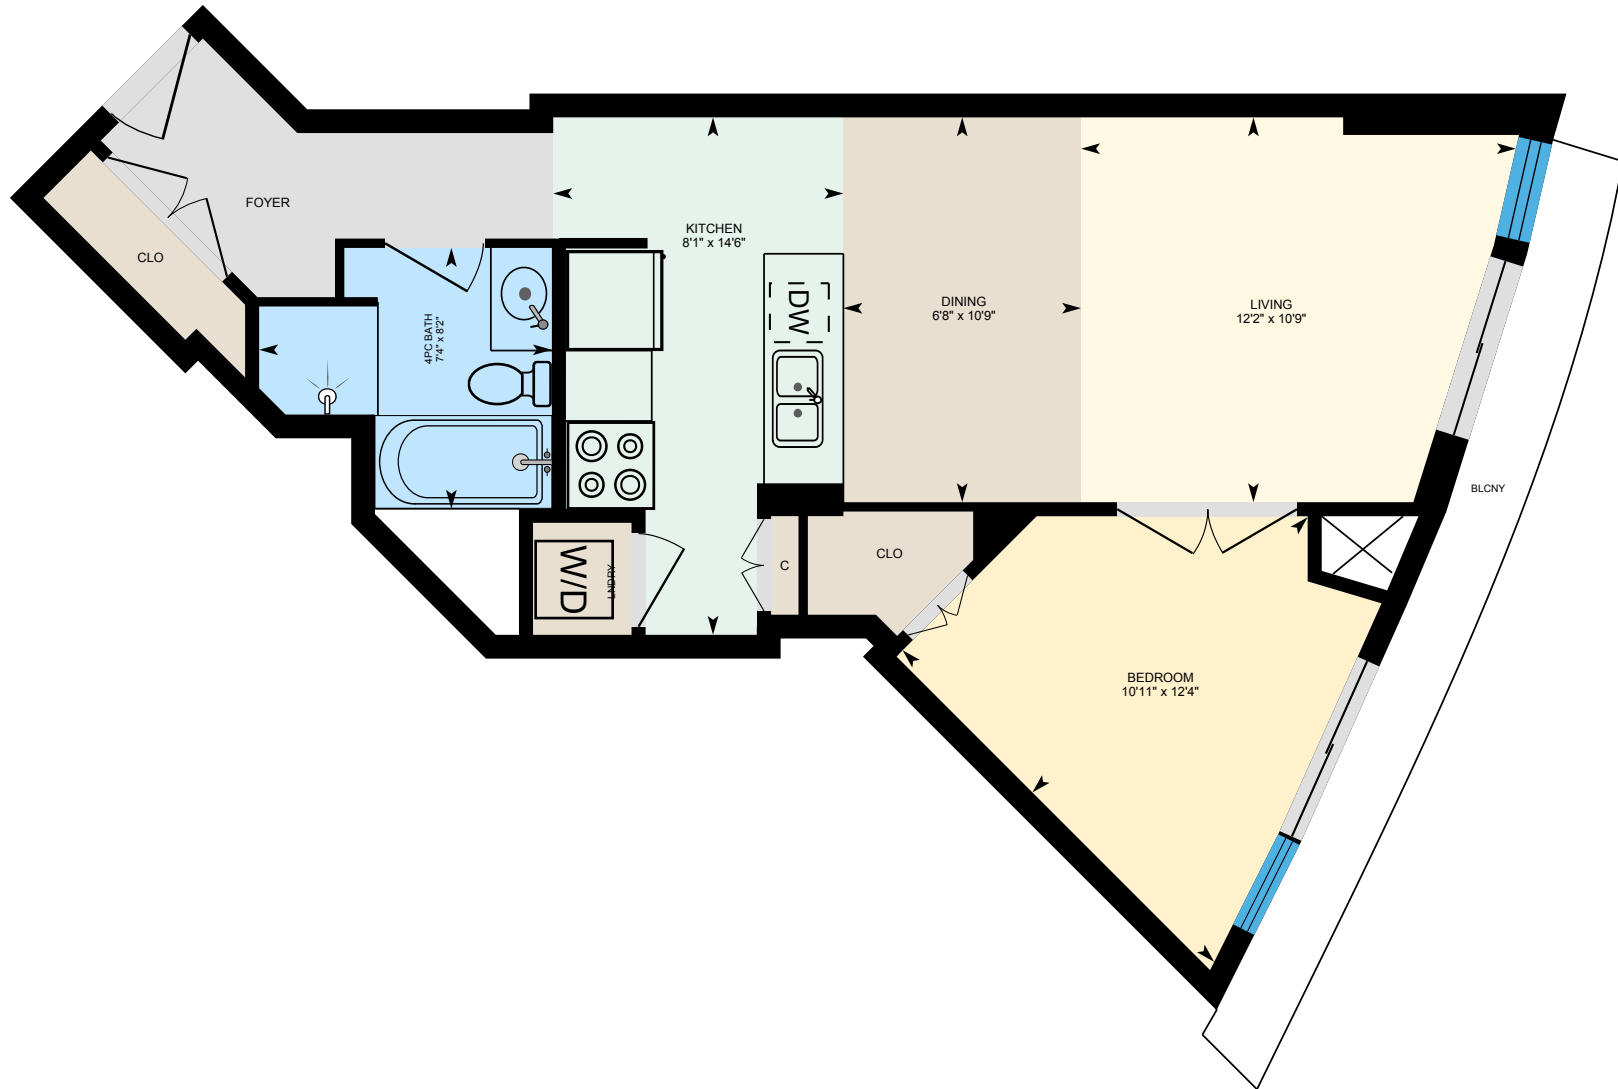

1406-208 Queens Quay W, Toronto, ON

Main Floor

PREPARED: Sep, 2019

White regions are excluded from total floor area. All room dimensions and floor areas must be considered approximate and are subject to independent verification. For method of measurement please see <https://youriguide.com/measure/>.