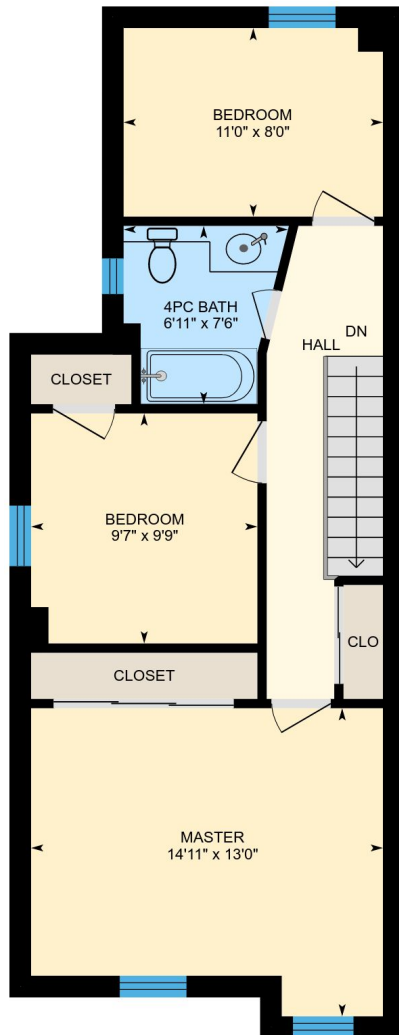

208 First Ave, Toronto, ON

Main Building: Total Exterior Area Above Grade 1295 sq ft

Main Floor
Exterior Area 639 sq ft

2nd Floor
Exterior Area 657 sq ft

Basement (Below Grade)
Exterior Area 425 sq ft

PREPARED: Sep, 2018