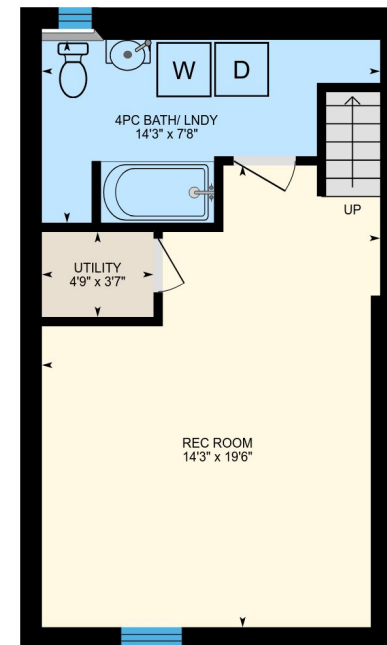

208 First Ave, Toronto, ON

Main Building: Total Exterior Area Above Grade 1295 sq ft

Main Floor
Exterior Area 639 sq ft

2nd Floor
Exterior Area 657 sq ft

Basement (Below Grade)
Exterior Area 425 sq ft

PREPARED: Sep, 2018