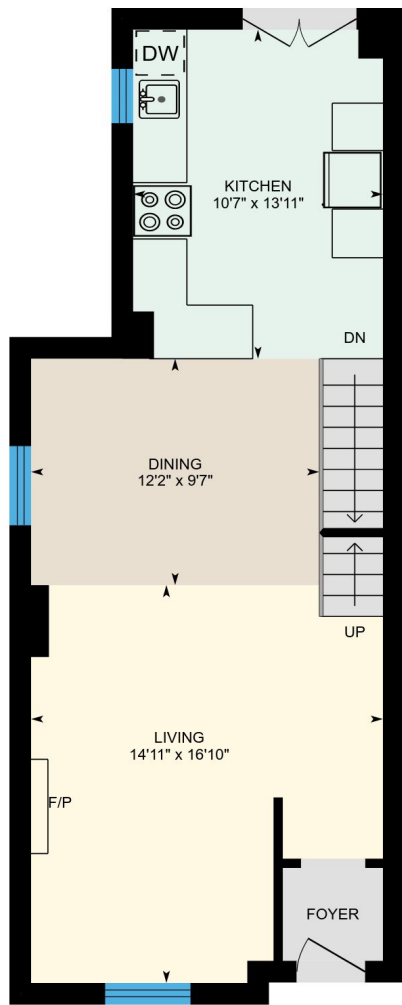

208 First Ave, Toronto, ON

Main Building: Total Exterior Area Above Grade 1295 sq ft

Main Floor
Exterior Area 639 sq ft

2nd Floor
Exterior Area 657 sq ft

Basement (Below Grade)
Exterior Area 425 sq ft

PREPARED: Sep, 2018