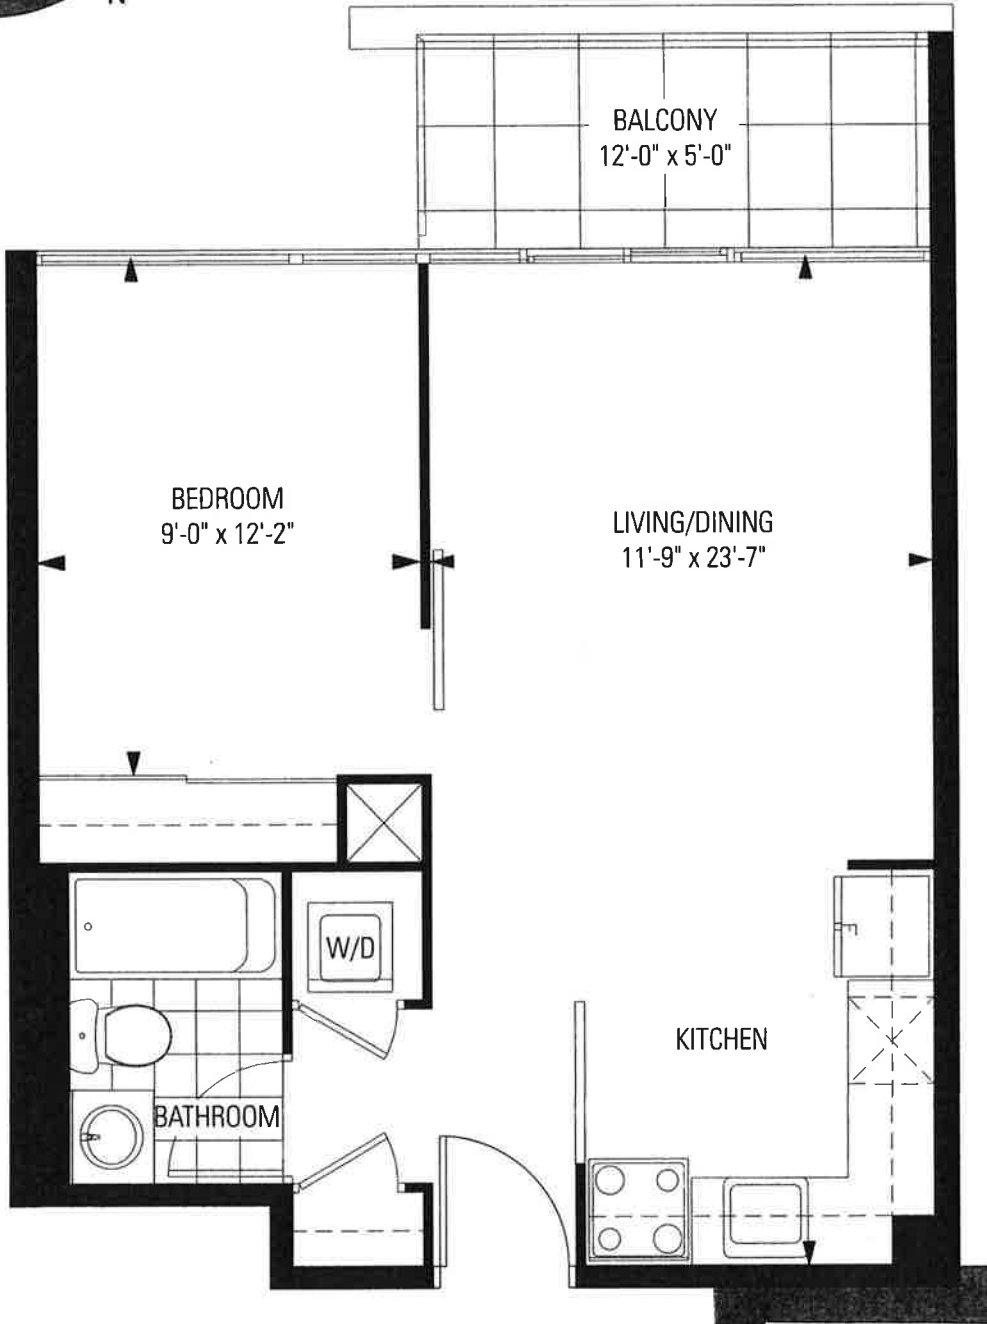

tower 2

sizes and specifications subject to change without notice. e&o.e.

mutual street

1 bedroom 508 sq. ft.

suite F