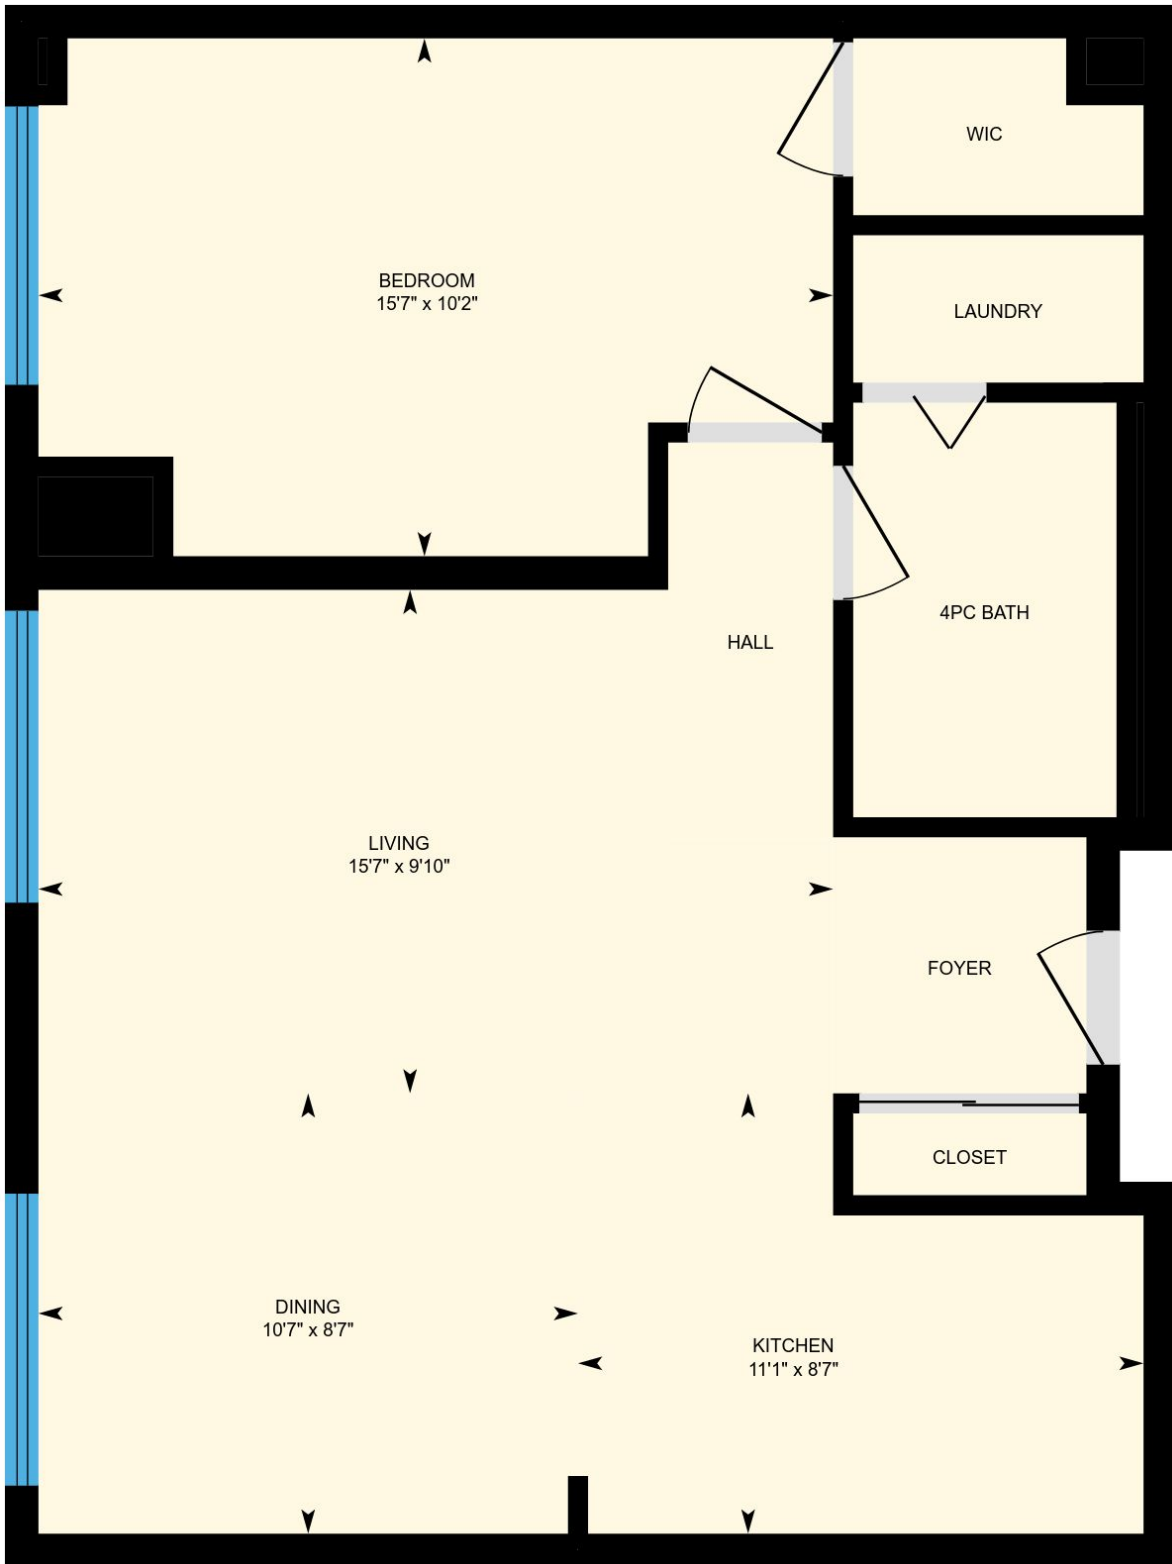

Unit 323 323 Richmond St E, Toronto, ON

Main Floor Total Exterior Area 694 sq. ft.
Total Interior Area 624 sq. ft.

PREPARED: Nov, 2017