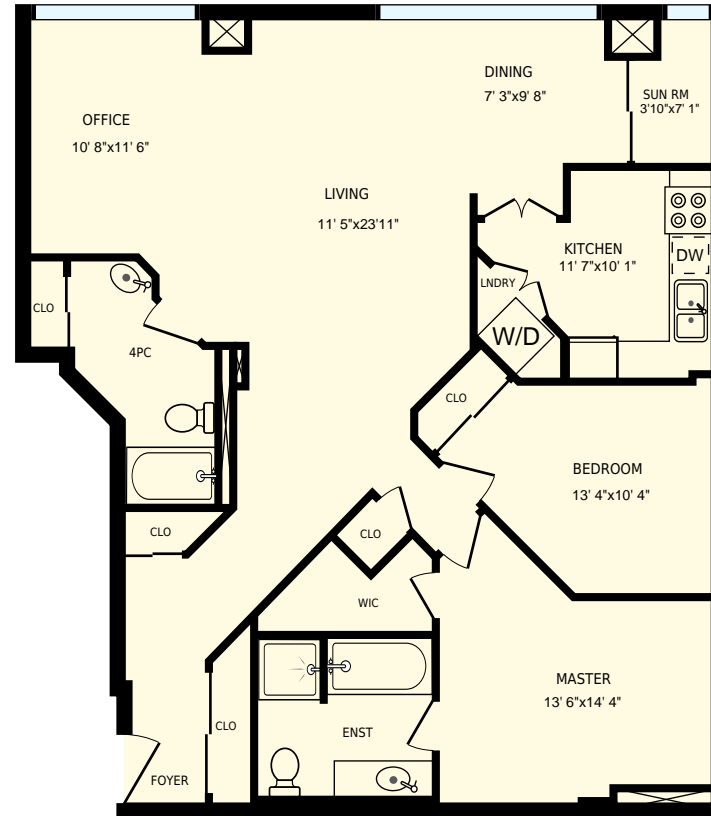

Unit 907 7 Broadway Ave, Toronto, ON

Total Exterior Area Above Grade 1290 sq. ft.

Main Floor
Exterior Area 1290 sq. ft.

Unit 907 7 Broadway Ave, Toronto, ON

PREPARED FOR:

Main Floor

Interior Area 1196 sq. ft.
Exterior Area 1290 sq. ft.

 Included Area

PREPARED ON:
Jul, 2017

All room dimensions and floor areas must be considered approximate and are subject to independent verification.
For method of measurement please see <https://youriguide.com/measure/>.