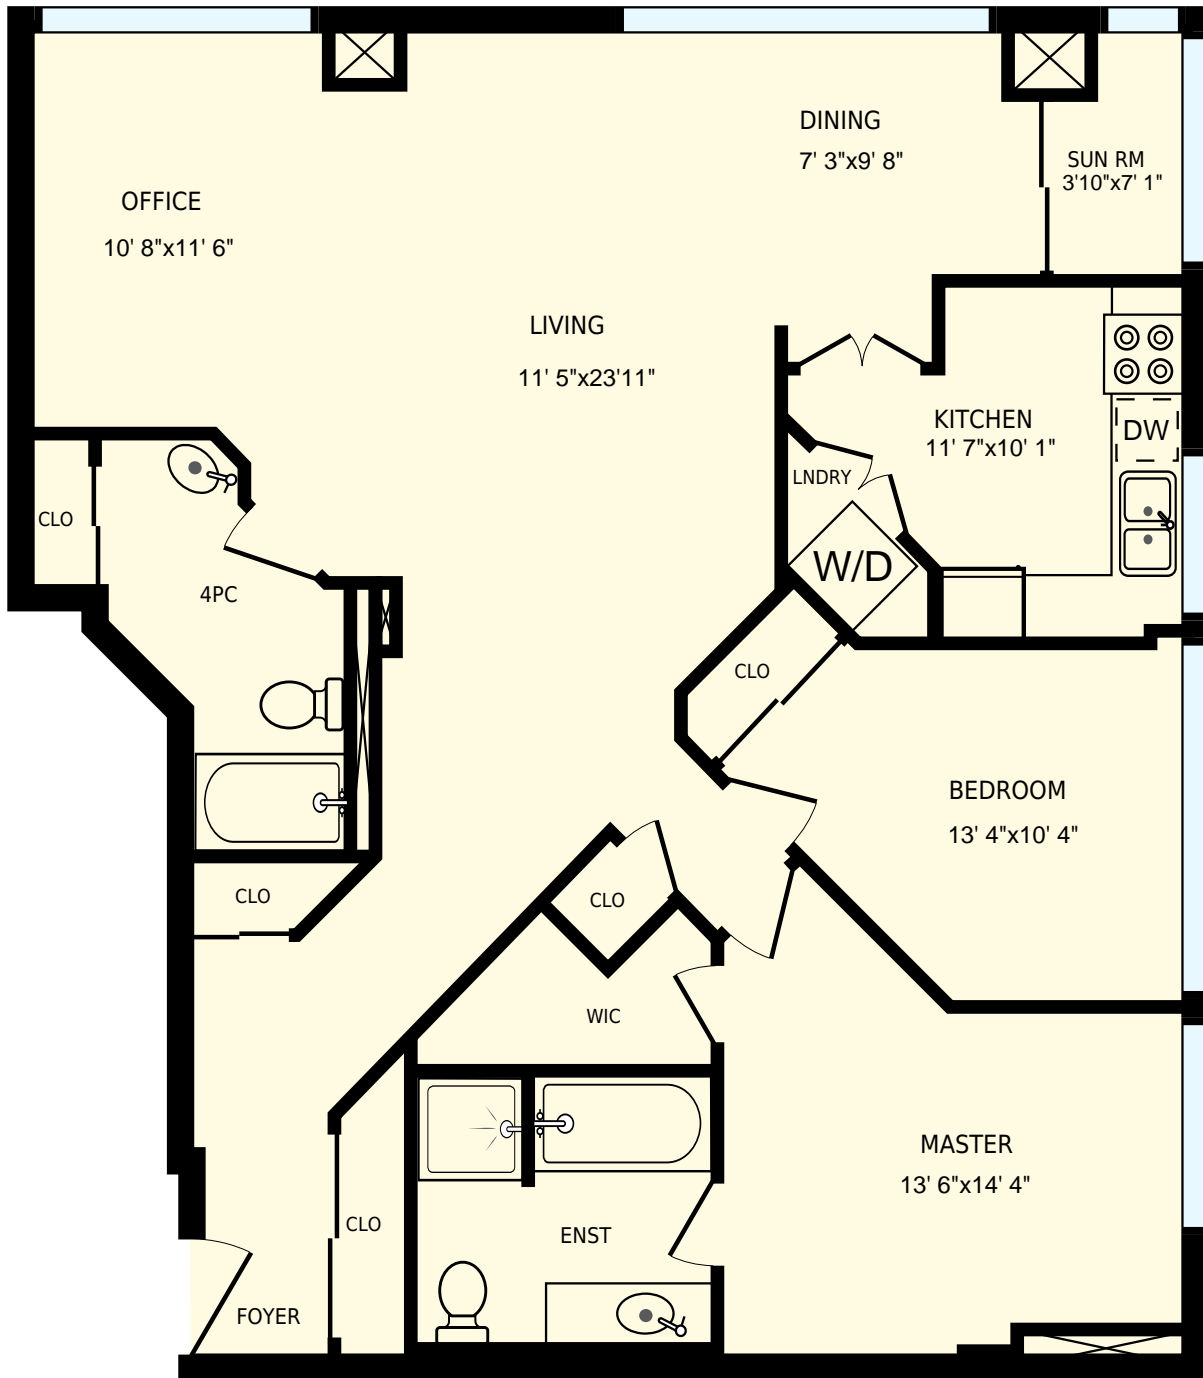

Unit 907 7 Broadway Ave, Toronto, ON

Total Exterior Area Above Grade 1290 sq. ft.

Main Floor
Exterior Area 1290 sq. ft.

Unit 907 7 Broadway Ave, Toronto, ON

PREPARED FOR:

Main Floor

Interior Area 1196 sq. ft.
Exterior Area 1290 sq. ft.

 Included Area

PREPARED ON:
Jul, 2017

All room dimensions and floor areas must be considered approximate and are subject to independent verification.
For method of measurement please see <https://youriguide.com/measure/>.