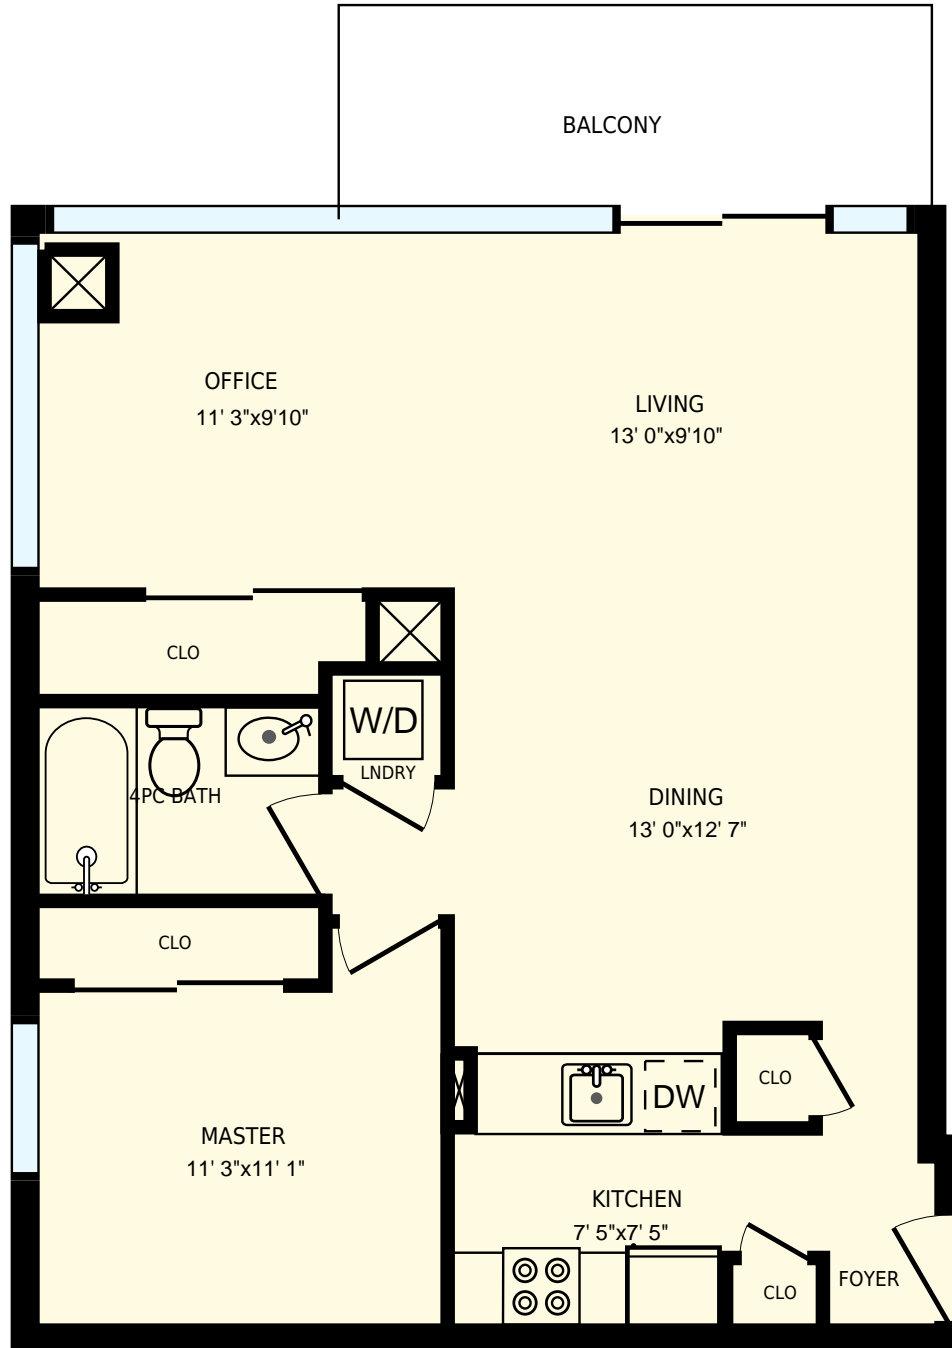

Unit 1906 285 Mutual St, Toronto, ON

Main Floor

All room dimensions and floor areas must be considered approximate and are subject to independent verification. For method of measurement please see <https://yourguide.com/measure/>.

PREPARED FOR:

Unit 1906 285 Mutual St, Toronto, ON
Main Floor

PREPARED FOR:

PREPARED ON:
Apr, 2017

All room dimensions and floor areas must be considered approximate and are subject to independent verification.
For method of measurement please see <https://youriguide.com/measure/>.