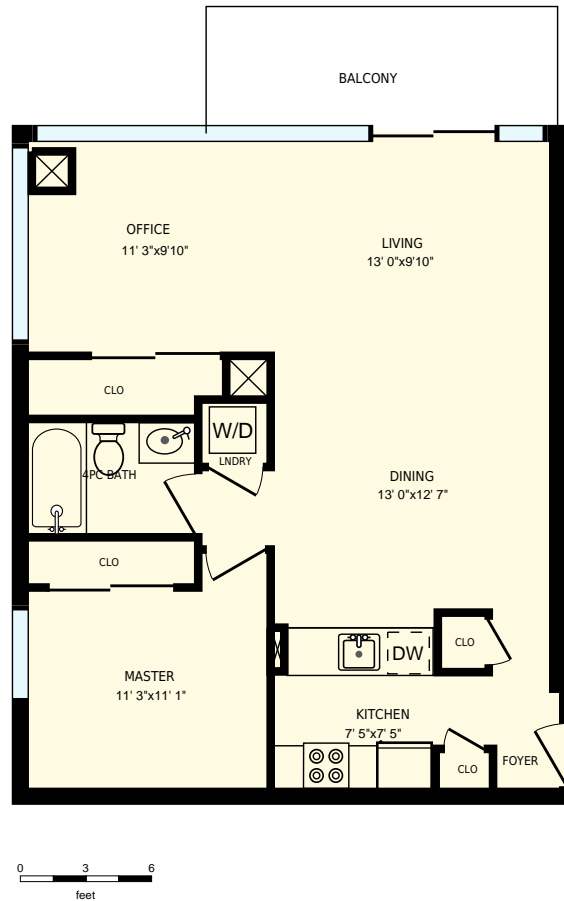

Unit 1906 285 Mutual St, Toronto, ON

Main Floor

All room dimensions and floor areas must be considered approximate and are subject to independent verification. For method of measurement please see <https://yourguide.com/measure/>.

PREPARED FOR:

Unit 1906 285 Mutual St, Toronto, ON
Main Floor

PREPARED FOR:

PREPARED ON:
Apr, 2017

All room dimensions and floor areas must be considered approximate and are subject to independent verification.
For method of measurement please see <https://youriguide.com/measure/>.